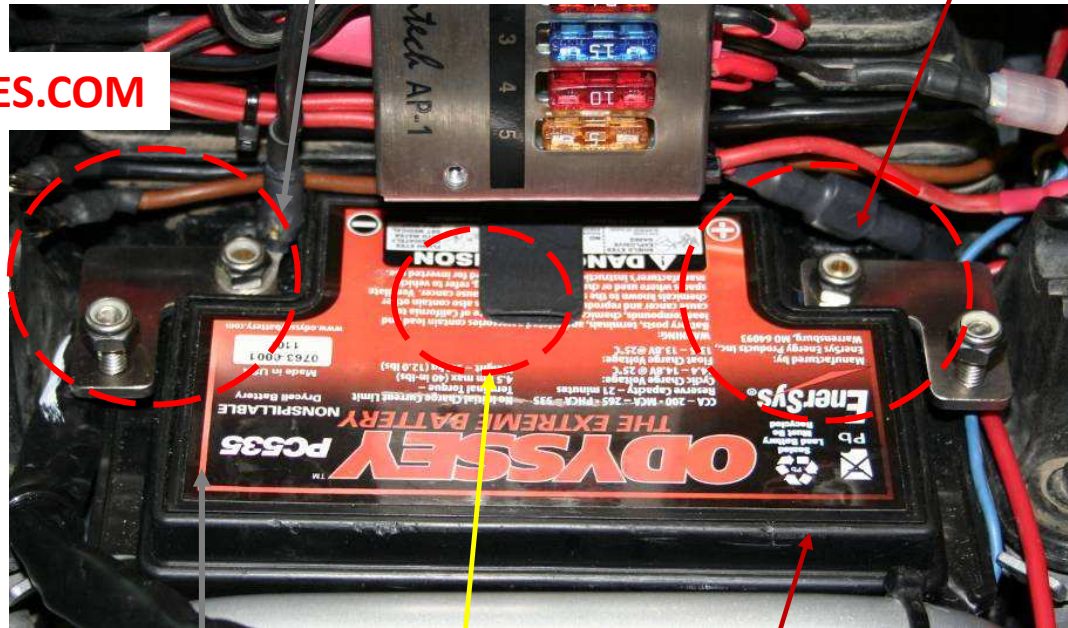

Battery Terminal bolt (-)

Battery Terminal bolt (+)

EXCEL CYCLE WERKES.COM

Hold down bracket

Negative side --
bolt with nut is
Cable post

Positive side --
cable not
attached - would
be similar to
negative side -
bolt with nut is
Cable post