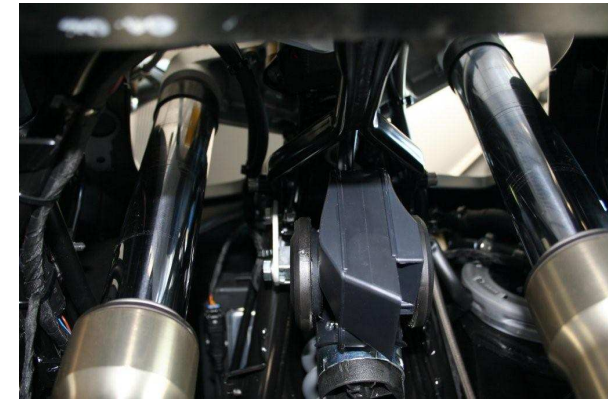

Stebel Horn install –  
2008 and up - **without** ESA.  
Mounts in standard horn location

**EXCEL CYCLE WERKES.COM**

Stebel Horn - the horn and compressor are together shown installed on Excel Bracket (viewing angle is from right front)

Top view – Bracket & h/w loosely mounted showing location (horn is not yet installed )