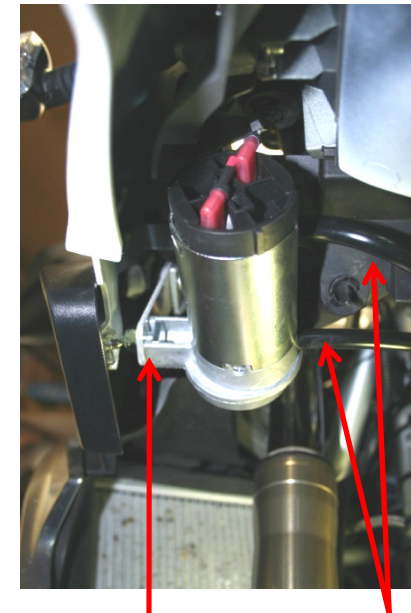

Excel Cycle Werkes – R1200GSW Stebel horn Kit (2013-'15)

NOTE: Not part of Horn kit – these are Centech mats.

Top view of horn relay location

Bottom view of horn body and hose routing

Horn body mounted to Shock canister w/ tywrap and air hose routing

Side view of compressor Mounting bracket and compressor

Bottom view: compressor mounting bracket; also, air tube and routing