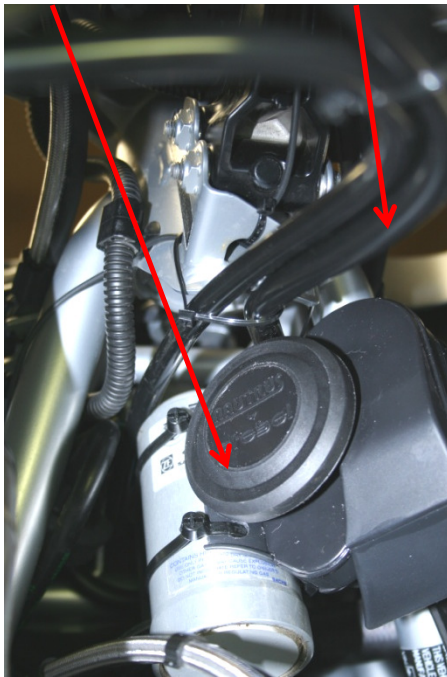

Excel Cycle Werkes – R1200GSW Stebel horn Kit (2013-'15)

NOTE: Not part of Horn kit – these are Centech mats.

Top view of horn relay location

Bottom view of horn body and hose routing

Horn body mounted to Shock canister w/ tywrap and air hose routing

Side view of compressor Mounting bracket and compressor

Bottom view: compressor mounting bracket; also, air tube and routing