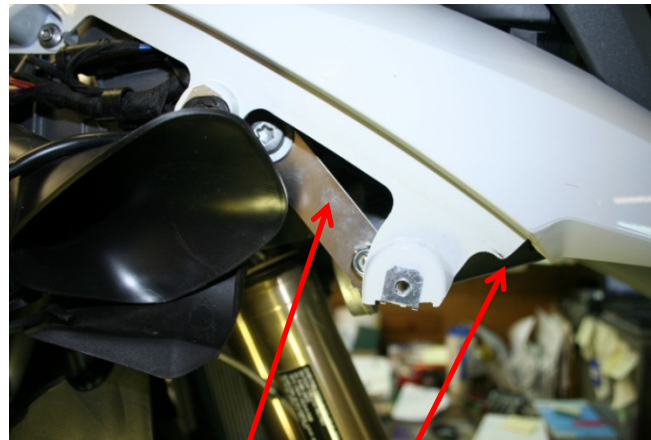

Excel Cycle Werkes – R1200GSW Stebel horn Kit (2013-'15)

NOTE: Not part of Horn kit – these are Centech mats.

Top view of horn relay location

Bottom view of horn body and hose routing

Horn body mounted to Shock canister w/ tywrap and air hose routing

Side view of compressor Mounting bracket and compressor

Bottom view: compressor mounting bracket; also, air tube and routing