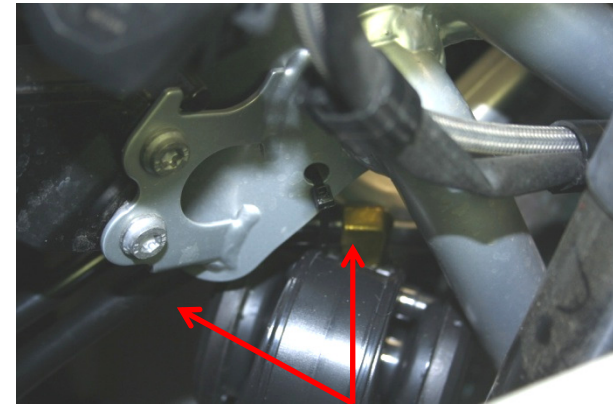

Excel Cycle Werkes – R1200GSW Stebel horn Kit (2013-'15)

NOTE: Not part of Horn kit – these are Centech mats.

Top view of horn relay location

Bottom view of horn body and hose routing

Horn body mounted to Shock canister w/ tywrap and air hose routing

Side view of compressor Mounting bracket and compressor

Bottom view: compressor mounting bracket; also, air tube and routing