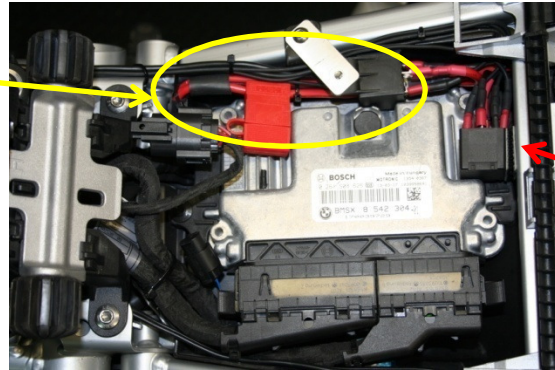

Excel Cycle Werkes – R1200GSW Stebel horn Kit (2013-'15)

NOTE: Not part of Horn kit – these are Centech mats.

Top view of horn relay location

Bottom view of horn body and hose routing

Horn body mounted to Shock canister w/ tywrap and air hose routing

Side view of compressor Mounting bracket and compressor

Bottom view: compressor mounting bracket; also, air tube and routing