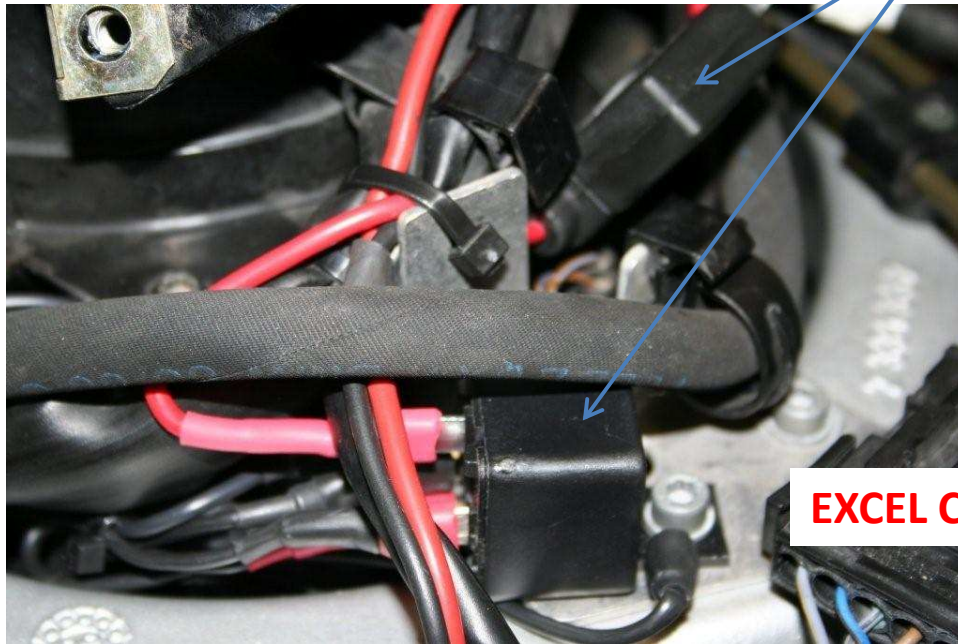

R1100S – Stebel Horn Install

Right side with
closeup,

Fuse & Relay
location

Mount & Horn
Front view

EXCEL CYCLE WERKES.COM