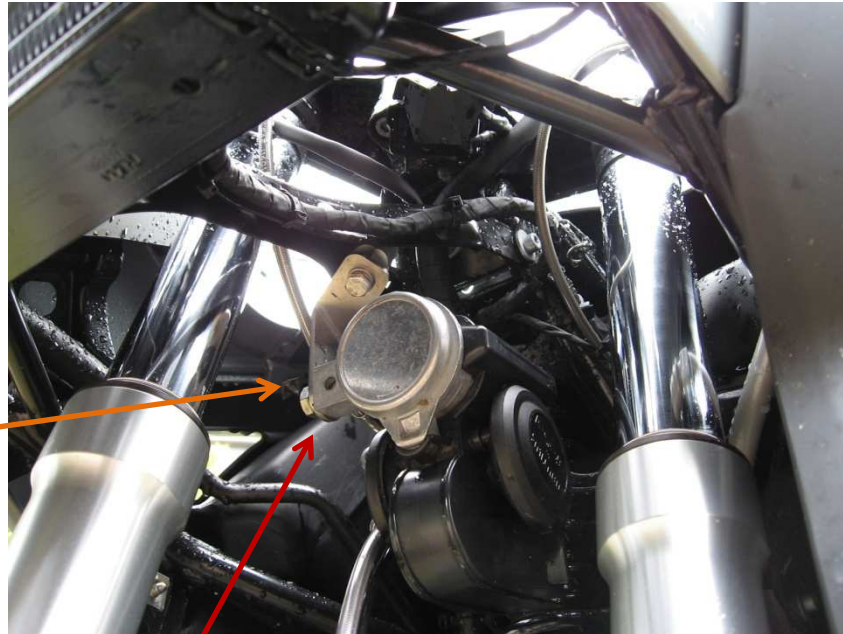

Excel Cycle Werkes:

General mounting instructions for Stebel horn on 2005-2007 R1200GS

Under the beak, looking toward the back.
Horn mounted horizontally with connections to the back (towards the engine)

Note position of Mounting bracket to original horn mount and attachment to horn

Right side view of horn.
Note Excel Mounting bracket and attachment to horn